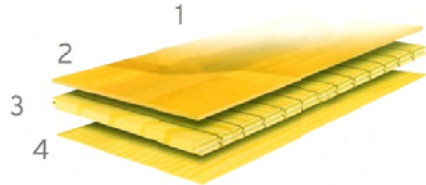

## 150 / 180mm ENGINEERED WALNUT FLOORING

### engineered flooring

- 1 finish
- 2 Hardwood wear layer
- 3 Engineered real wood core
- 4 Stabilising backing board.

*Lacquered*